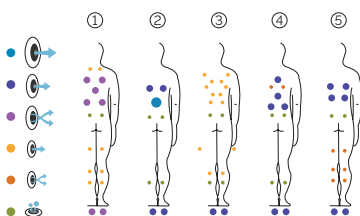

Water capacity (l): 1.610 liters

Weight: Empty 378 kg / Full 1.988 kg

5 colors

5 massages

SHELL FINISHES (ACRYLIC COLORS)

White Silver Sterling Pearl Shadow Alba

FEATURES

METALLIC
structure