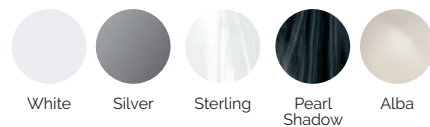

Water capacity (l): 1.610 liters

Weight: Empty 378 kg / Full 1.988 kg

5 colors

5 massages

SHELL FINISHES (ACRYLIC COLORS)

White Silver Sterling Pearl Shadow Alba

FEATURES

METALLIC
structure