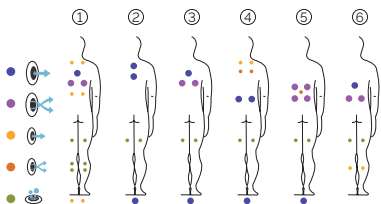

Mallorca

A hydromassage that feels wonderful.

CODE 78768

Ideal for 4 people

6 positions

1 lounger

5 seats

Measures: 216 x 216 x 90 cm

Water capacity (l): 980 liters

Weight: Empty 201 kg / Full 1.081 kg

5 colors

6 massages